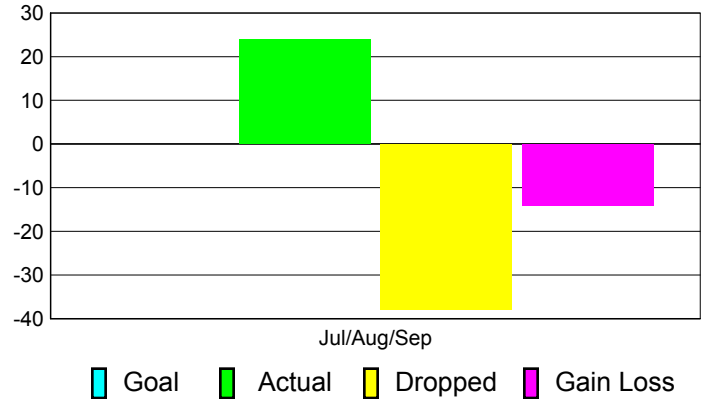

Membership Results 2011-2012

Goal, New, Dropped, Gain/Loss

Comparison of Membership Gain/Loss

Current Year Compared to the Previous Year